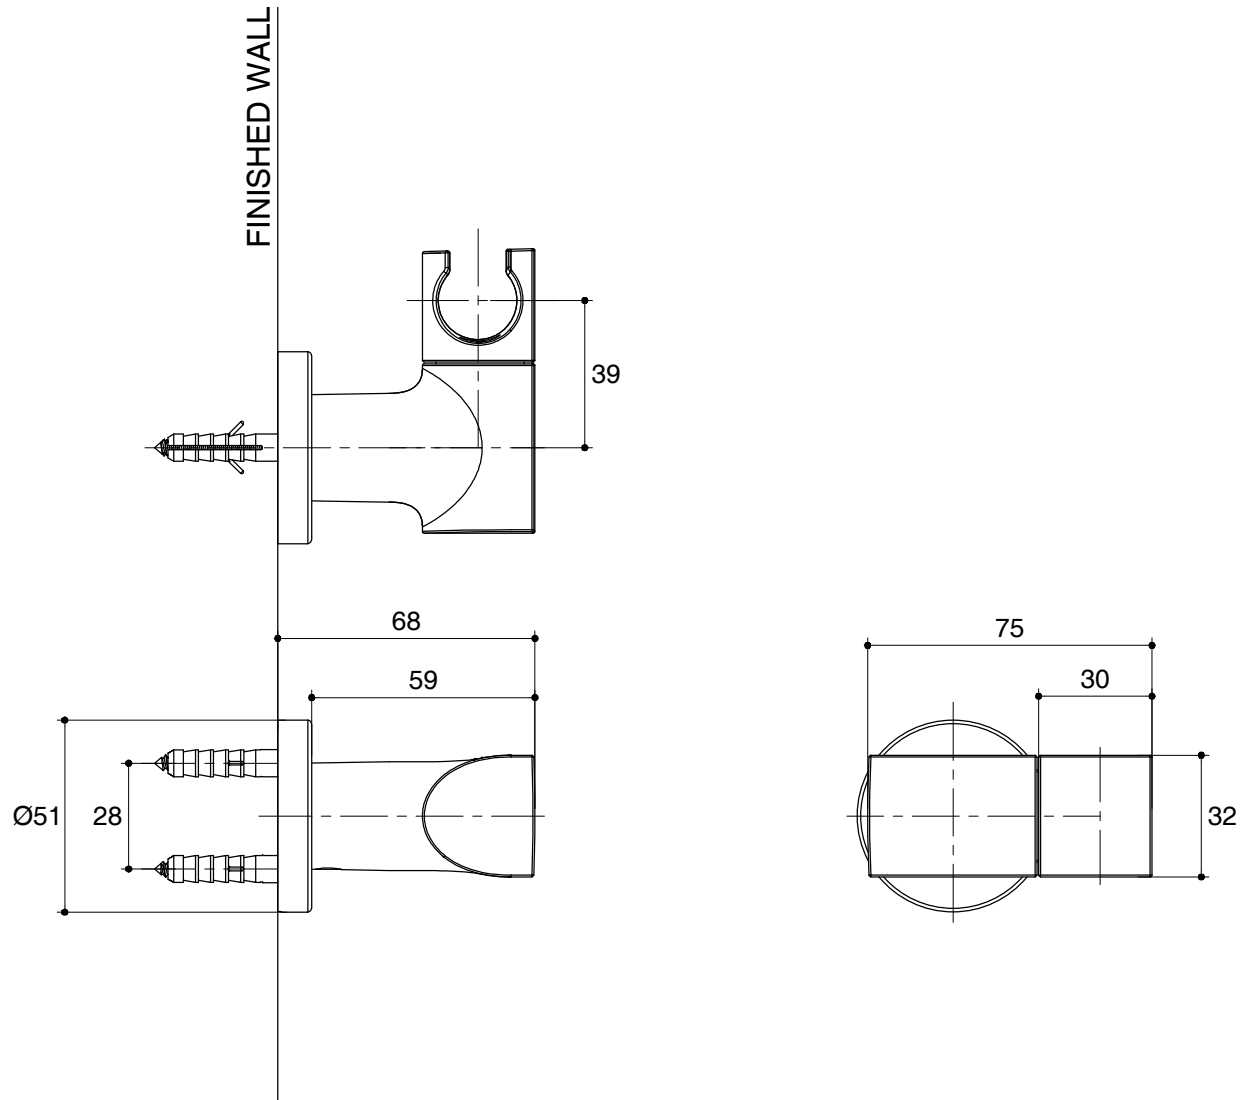

Dimensions are approximate.

Unit: mm

SKU	K-98352X
Name	EXHALE
Description	WALL-MOUNT BRACKET

KOHLER

*The recommended dimension for installation can be adjusted according to user preferences and layout.